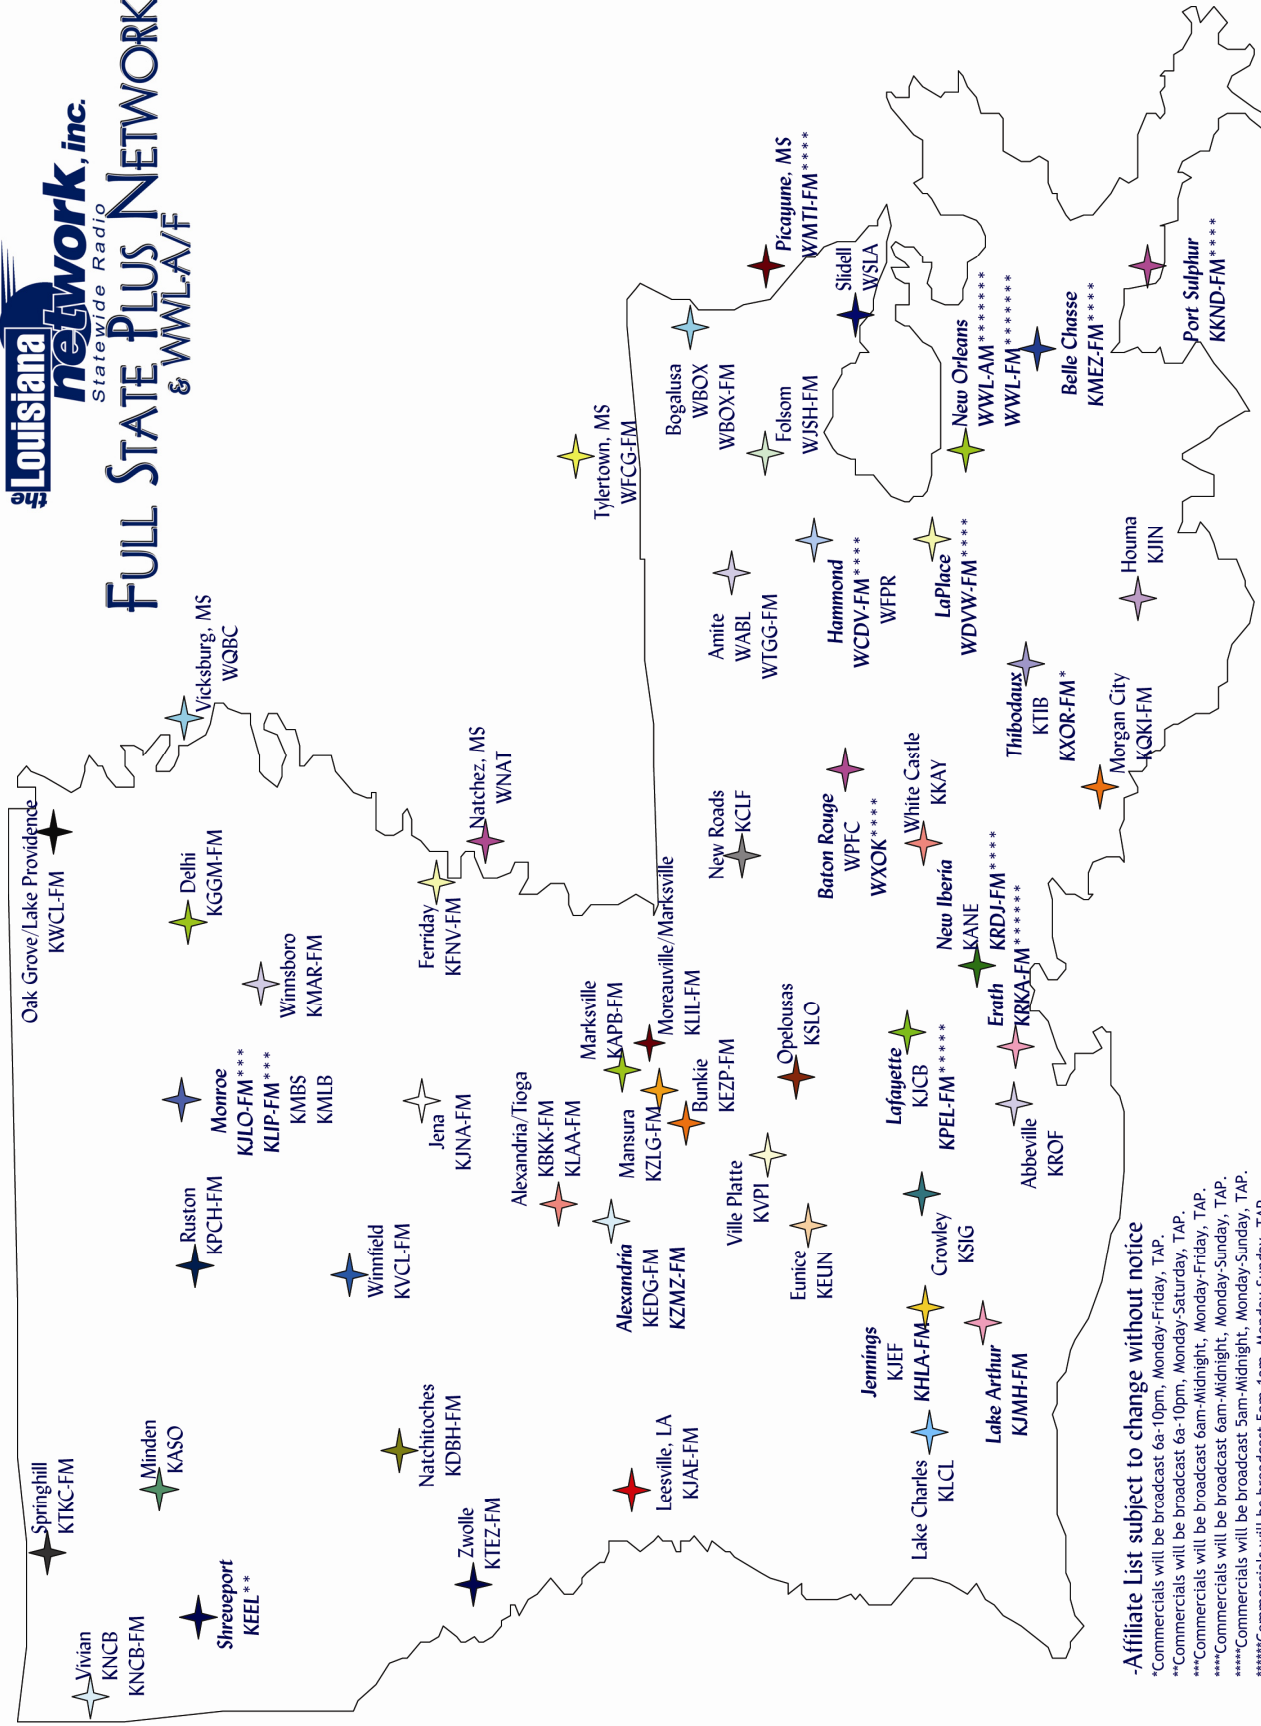

FULL STATE PLUS NETWORK & WWLA/F

-Affiliate List subject to change without notice
*Commercials will be broadcast 6a-10pm, Monday-Friday, TAP.
**Commercials will be broadcast 6a-10pm, Monday-Saturday, TAP.
***Commercials will be broadcast 6am-Midnight, Monday-Friday, TAP.
****Commercials will be broadcast 6am-Midnight, Monday-Sunday, TAP.
*****Commercials will be broadcast 5am-Midnight, Monday-Sunday, TAP.
*****Commercials will be broadcast 5am-1am, Monday-Sunday, TAP.
*****Commercials will be broadcast 5am-Midnight, Monday-Friday, TAP.